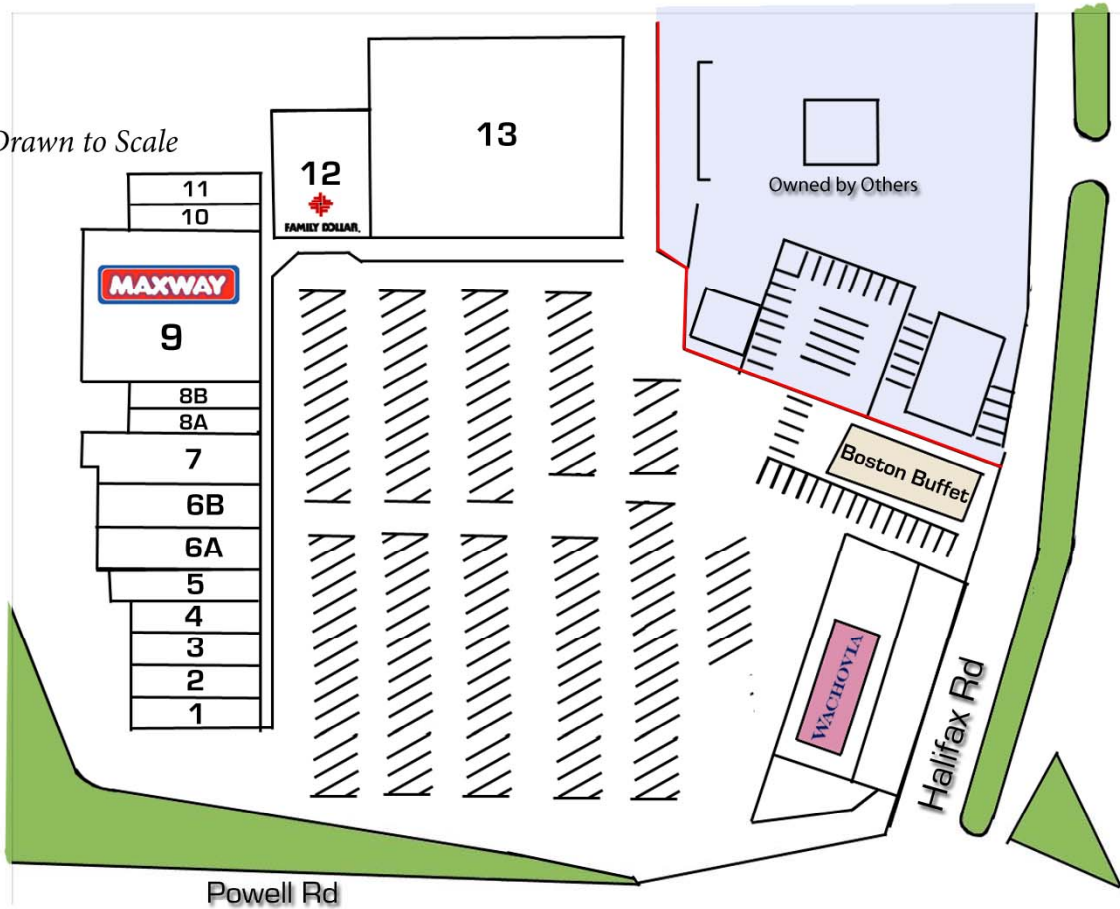

# Centerville

South Boston, VA

Not Drawn to Scale

SITE PLAN IS FOR ILLUSTRATION PURPOSES ONLY

1	South Boston Animal Clinic	2,500 s.f.	9	Maxway	15,600 s.f.
2	Check Express	3,000 s.f.	10	Curves	1,500 s.f.
3	King Optical	1,600 s.f.	11	Miller Tax Service	2,500 s.f.
4	Comcast	3,000 s.f.	12	Family Dollar	7,000 s.f.
5	<b>Available</b>	<b>4,000 s.f.</b>	13	<b>Available</b>	<b>32,526 s.f.</b>
6A	Tanning Salon	3,480 s.f.	OP	Boston Buffet	
6B	<b>Available</b>	<b>3,240 s.f.</b>	OP	Wachovia Bank	
7	Mi Caretta	4,000 s.f.			
8A	Brenda's Flowers & Gifts	1,800 s.f.			
8B	Top Nail	2,200 s.f.			