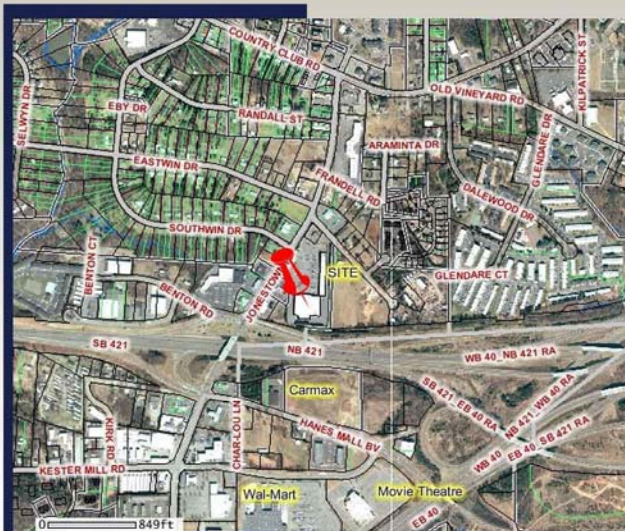

# Centre Stage Shopping Center

Jonestown Road, Winston-Salem,  
NC, 27104

Centre Stage shopping center is conveniently located at the intersection of Highway 421 and Jonestown.

Population: 105,884

Median HH Income: \$53,117